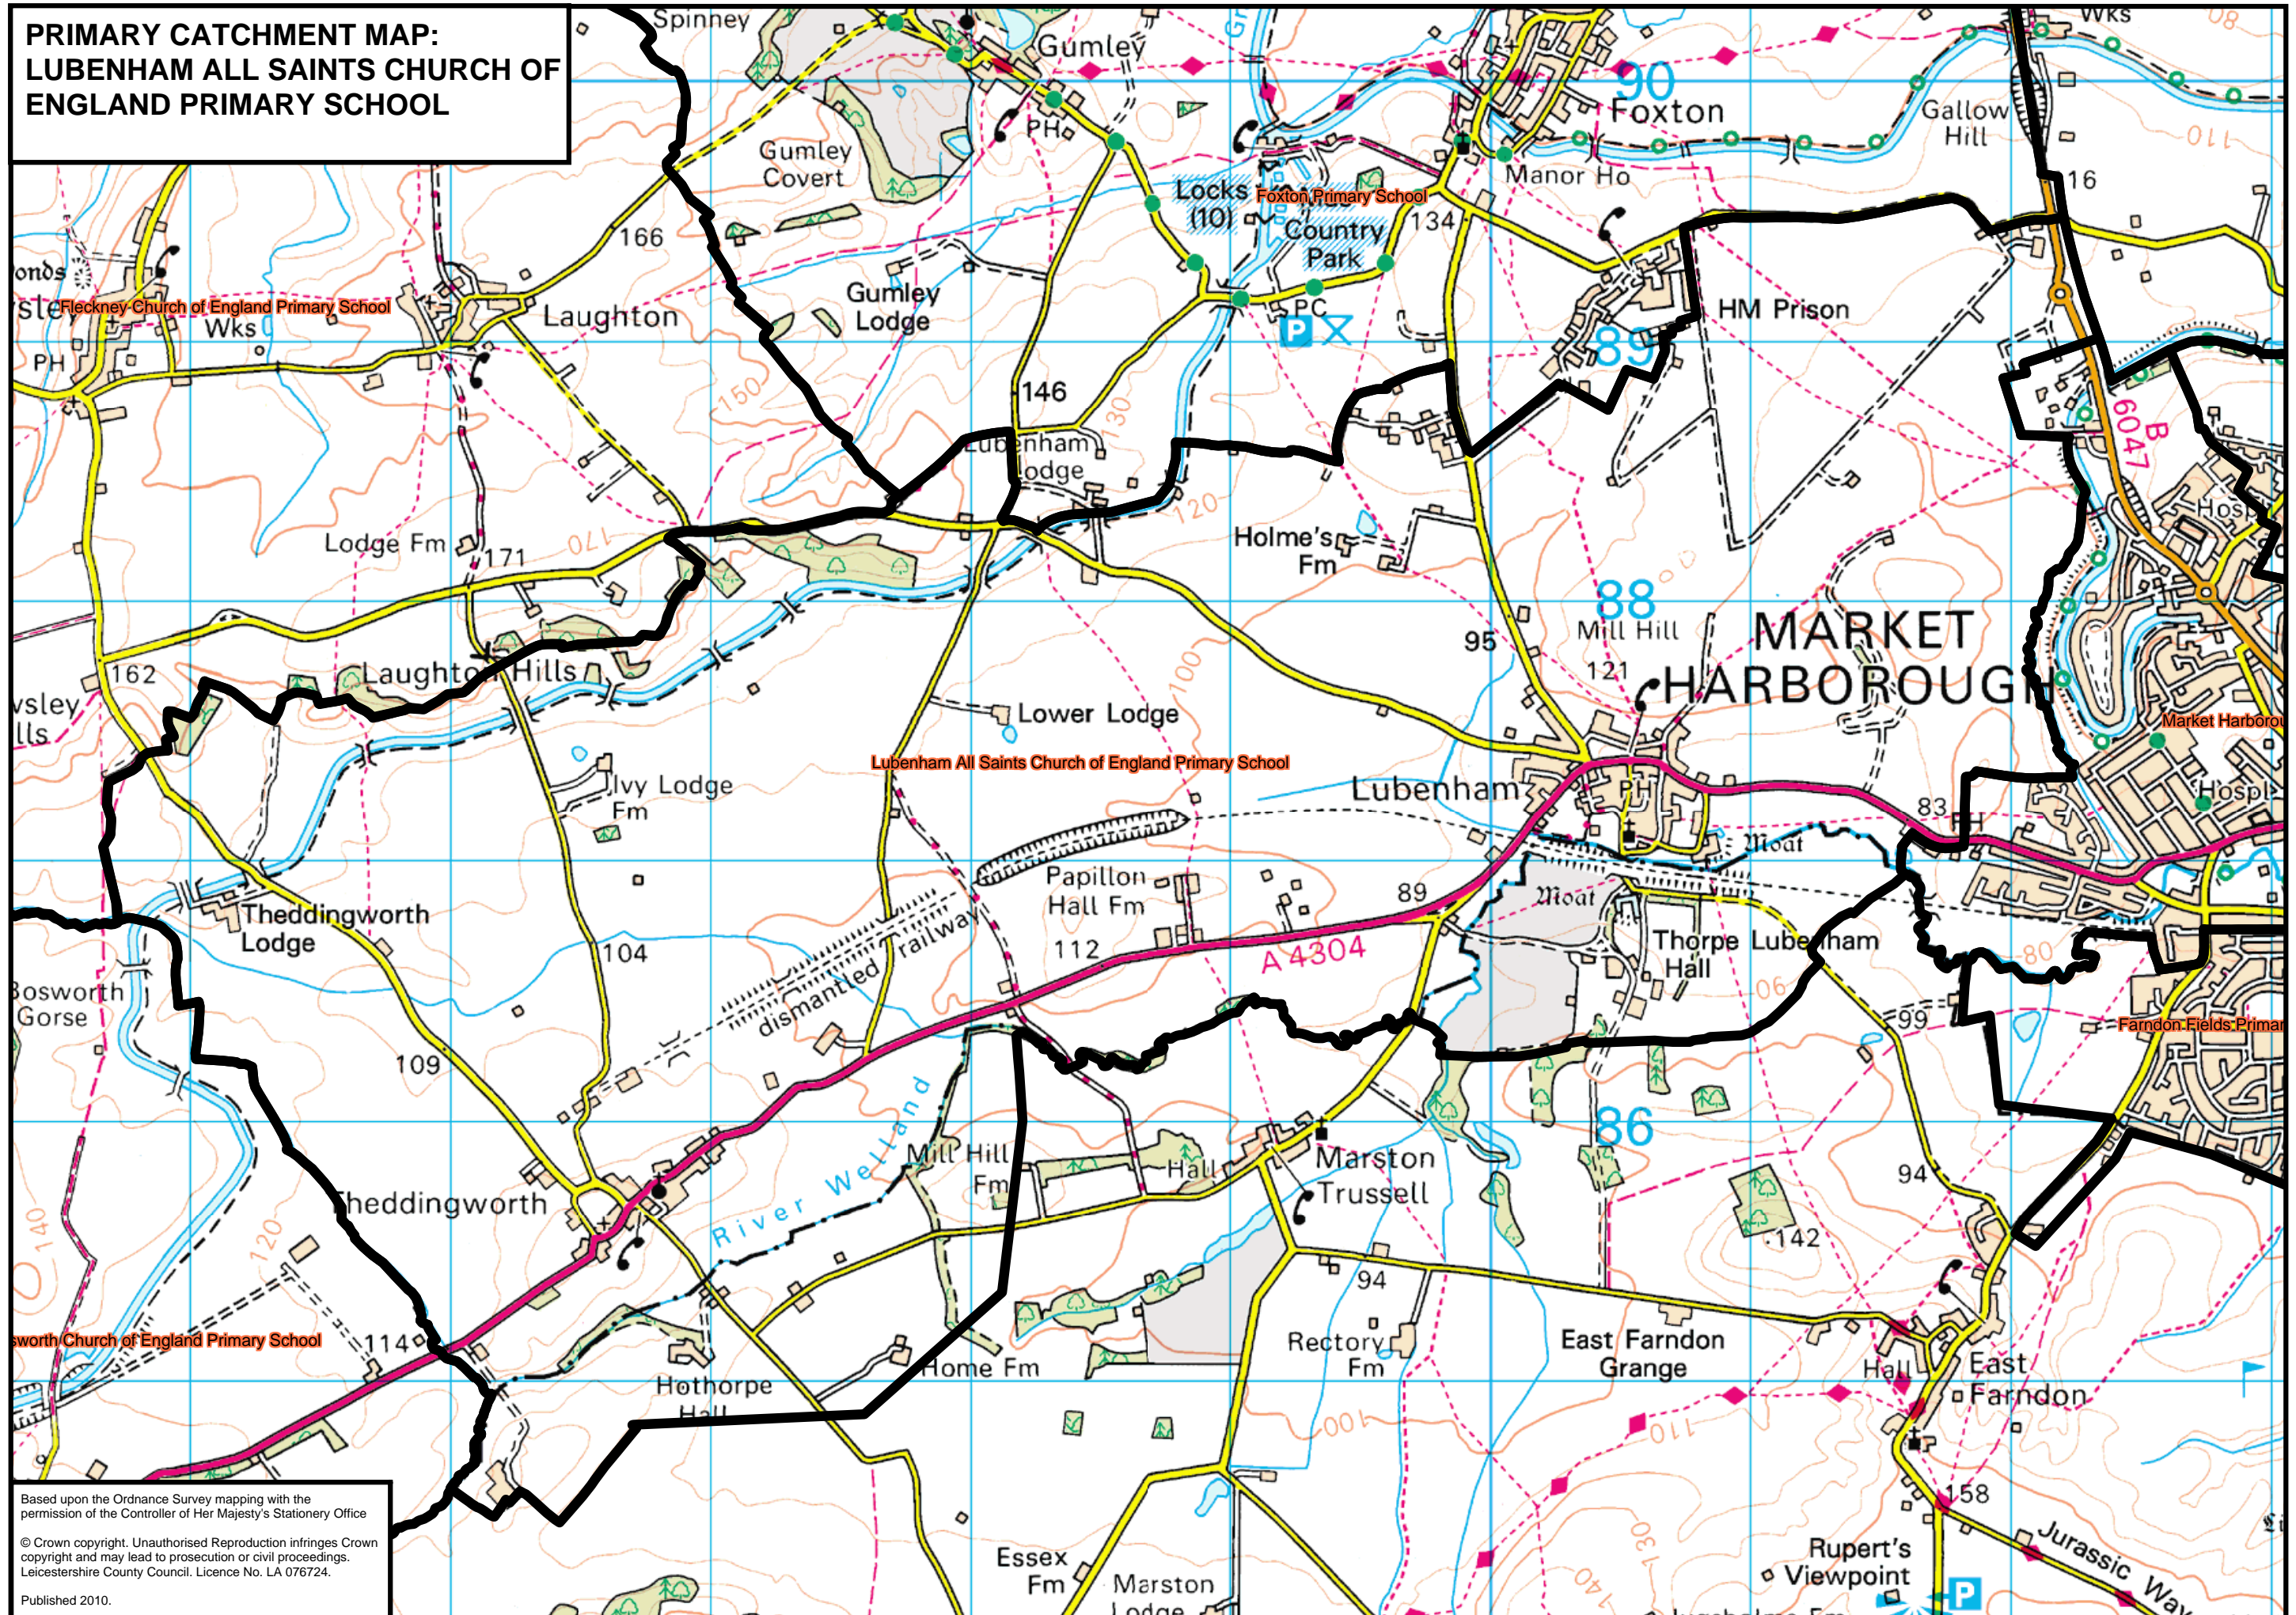

**PRIMARY CATCHMENT MAP:  
LUBENHAM ALL SAINTS CHURCH OF  
ENGLAND PRIMARY SCHOOL**

Based upon the Ordnance Survey mapping with the permission of the Controller of Her Majesty's Stationery Office

© Crown copyright. Unauthorised reproduction infringes Crown copyright and may lead to prosecution or civil proceedings. Leicestershire County Council. Licence No. LA 076724.